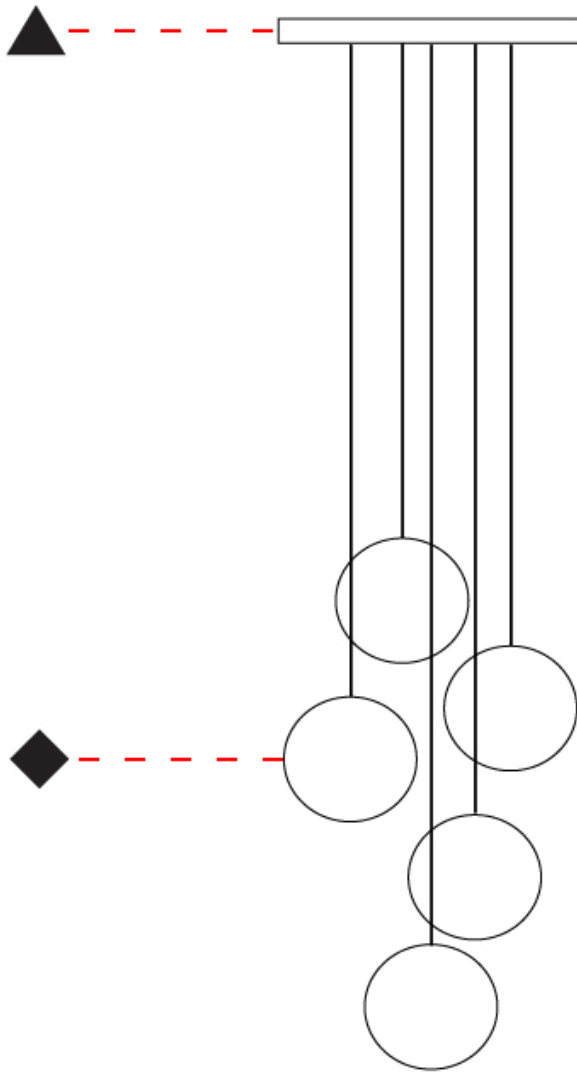

DO NOT DISTURB SUSPENSION

D131121-

PROJECT

TYPE

SPECIFIER

QUANTITY

DATE

D